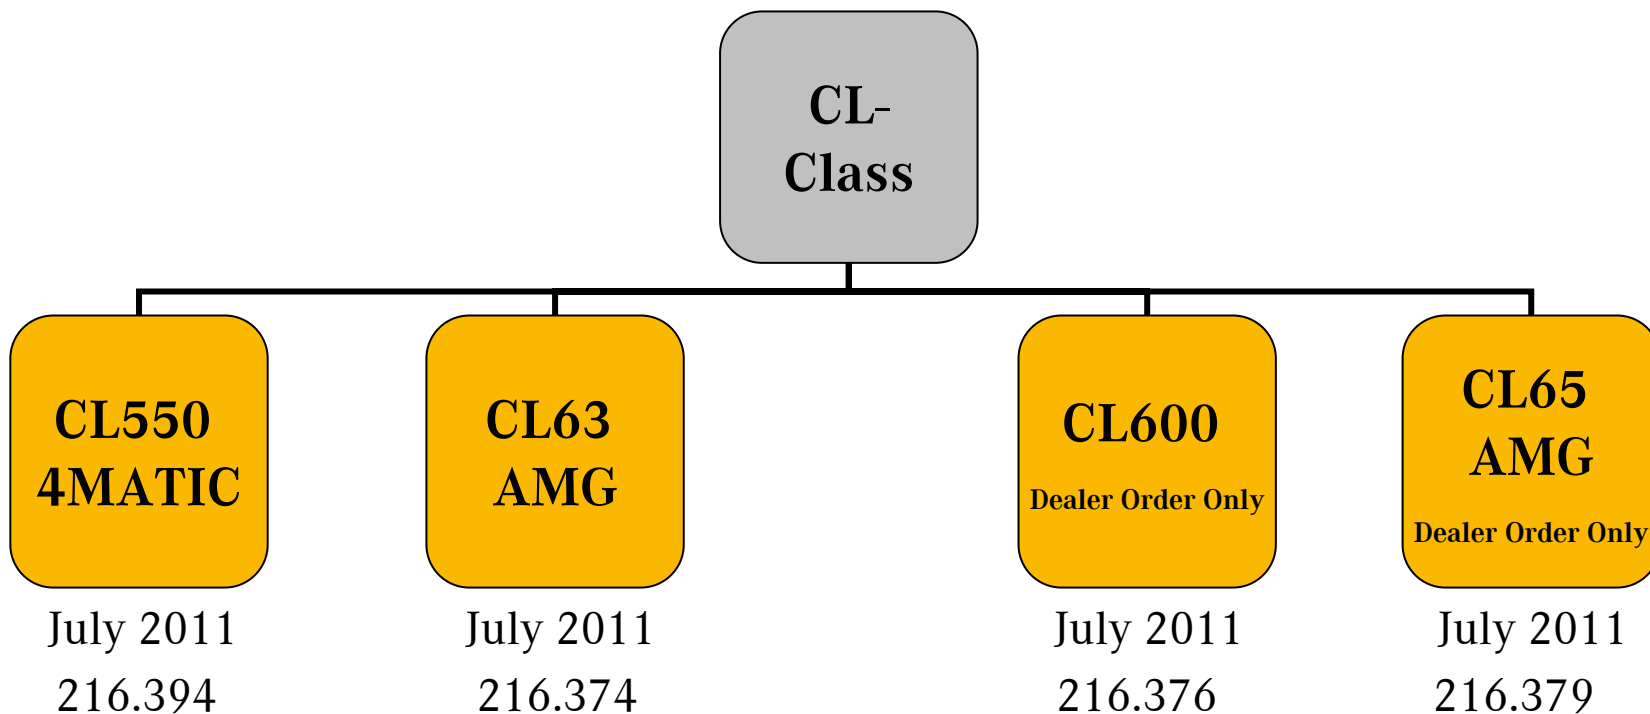

MY12 CL-Class (C216) Portfolio